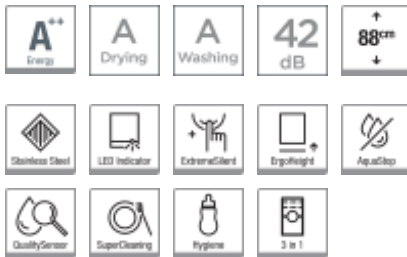

Fully integrated dishwasher GDV664XL

GDV664XL

Front panel material: **Plastic**
Number of baskets: **3**

Basket with handle
SCS - Super Cleaning System™

Number of settings: **15 settings**
Number of programmes: **11**

Additional possibilities: **Automatic programme**
Single basket washing
Quick programme
Sensitive programme
Programme Hygiene
Function 3 in 1
Automatic water-softener dispenser for better washing performance
Start delay up to 24 hours
LedLight indicator
LED display control
End of cycle indicator
Service diagnostics
Signal light: Selected programme; Salt refill indicator; Rinse aid indicator
Extremely silent operation

Tub material: **Stainless steel**
Half load washing: **Top or bottom**
Hidden heater
Total Aqua Stop
8 stainless steel parts
Selfcleaning filter

Variable top basket
ErgoHeight
Comfortable basket

Number of sprinkle hands: **2**
Number of spray levels: **3**

Energy consumption (programme **0,95 kWh**
Normal):
Water consumption: **9,4 l**

Product dimensions (HxWxD): **86 × 59,6 × 55,9 cm**
Niche dimensions (HxWxD): **86,3 × 60 × 56 cm**