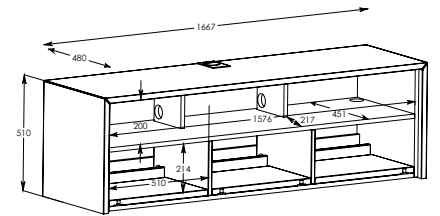

LOGISTIC INFOS

Packaging measurements in mm
L 1790 x W 600 x H 570
Weight 70 kg

TECHNICAL DATA

Measurements

Width	1667 mm
Height	510 mm
Depth	480 mm

Loading capacity

Top shelf	90 kg
Extensible shelves	25 kg