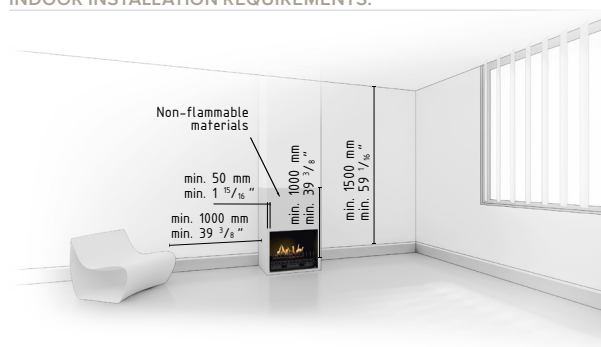

INDOOR INSTALLATION REQUIREMENTS:

download [PRODUCT INSTRUCTION](#)