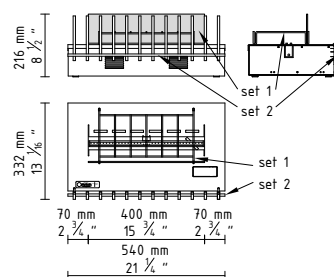

DIMENSIONS:

* BEV Technology – A patented process resulting in the clean burning of bio-ethanol fuel vapours.

TECHNICAL DATA:

Capacity: 2,5 L / [US] 0,65 gal / [UK] 0,55 gal
 Burning time: 2,5 - 5 h
 Heat output: 3,3 - 5,6 kW / 11396 - 18993 BTU
 Net weight: 11,5 kg / 25 lbs
 Air circulation: min. 1/h
 Minimum room size:
 please contact our Project Department for details
 Power supply: 230 V / 115 V
 Finish:
 TOP: black powder coated steel,
 CASING: galvanized steel,
 OPTIONAL SET 1:
 DECORATIVE GRATE: black powder coated steel,
 OPTIONAL SET 2:
 GLASS SHIELD: hardened glass,
 GRILL: stainless steel,
 3 x BILLETS: ceramic