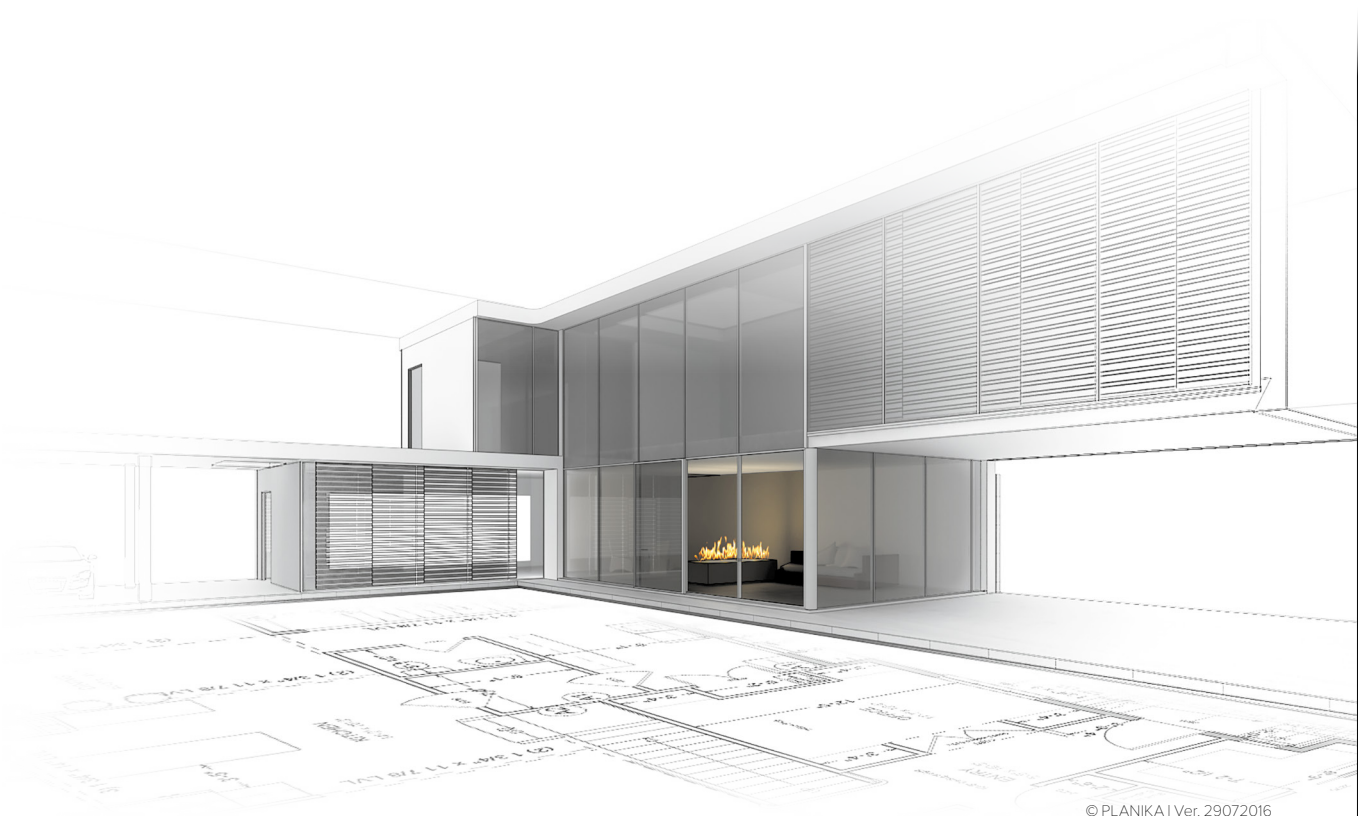

PushButtonFireplaces

intelligent fire

© PLANIKA | Ver. 29072016

HotBox PushButton Fireplaces

HotBox

HotBox

To insert into existing fireplace
Relight and upgrade your living space

FEATURES:

- BEV* Technology
- Portable unit
- No smell / no ash / no smoke
- Optional remote control
- Advanced safety sensors
- Automatic shutdown in case of errors
- Child Lock
- Advanced microprocessor
- Diode display
- Control panel
- Intuitive control
- 2 levels of flame height
- Easy installation
- Possibility of joining modules
- No additional installation
- No additional ventilation required
- No chimney required
- Electrical connection required
- For indoor use
- Optional decorative accessories
- Eco-friendly
- TÜV Certified

DIMENSIONS:

* BEV Technology – A patented process resulting in the clean burning of bio-ethanol fuel vapours.

TECHNICAL DATA:

Capacity: 2,5 L / [US] 0,65 gal / [UK] 0,55 gal
 Burning time: 2,5 - 5 h
 Heat output: 3,3 - 5,6 kW / 11396 - 18993 BTU
 Net weight: 11,5 kg / 25 lbs
 Air circulation: min. 1/h
 Minimum room size:
 please contact our Project Department for details
 Power supply: 230 V / 115 V
 Finish:
 TOP: black powder coated steel,
 CASING: galvanized steel,
 OPTIONAL SET 1:
 DECORATIVE GRATE: black powder coated steel,
 OPTIONAL SET 2:
 GLASS SHIELD: hardened glass,
 GRILL: stainless steel,
 3 x BILLETS: ceramic