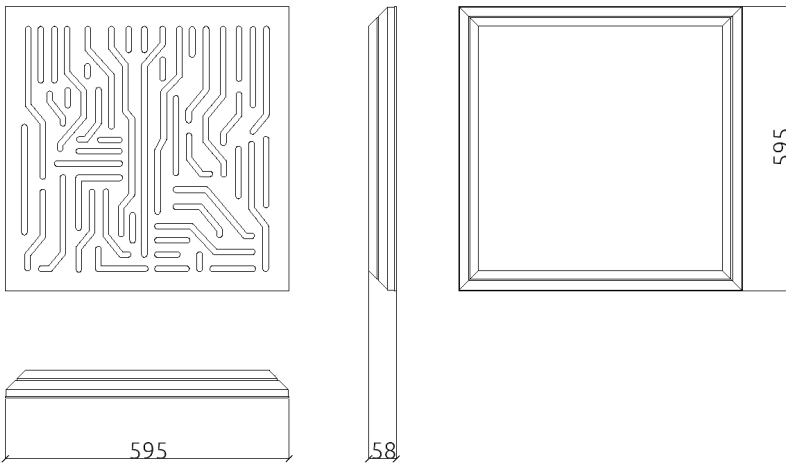

Technical Information