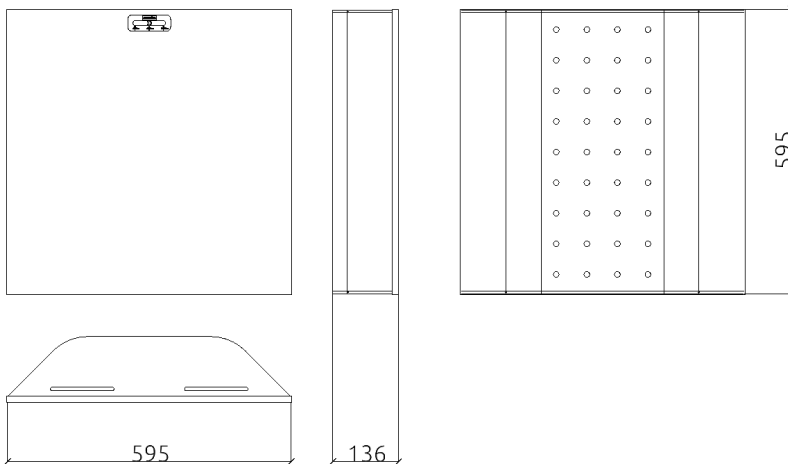

Ulysses - Tuneable Bass Trap

Bass Trap
PRO AUDIO

Specifications

Acoustic performance:

Absorption range | 75Hz to 125Hz
Tuned Frequency: 85 Hz

FG

Dim. | 595x595x136mm
Weight | 8 Kg
Units per box | 2
Box Weight | 18,30 Kg*

Installation - Mechanical

Packing Dimensions - 640x385x640mm

* Approximate weight

Product finishes:

Description

Ulysses Bass Trap is a flagship product for the professional audio market, used solely for the treatment of low frequencies in a room. Ulysses unique technology allows adjustment to target a specific range of low frequencies, from 40Hz to 60Hz, 60Hz to 80Hz and 80Hz to 100Hz. For a more efficient acoustical treatment we recommend installing Ulysses in corners. With a simple and timeless design, Ulysses comes with a fabric finish available in different colours and adjustable to your unique preferences and environment.

Technical Information