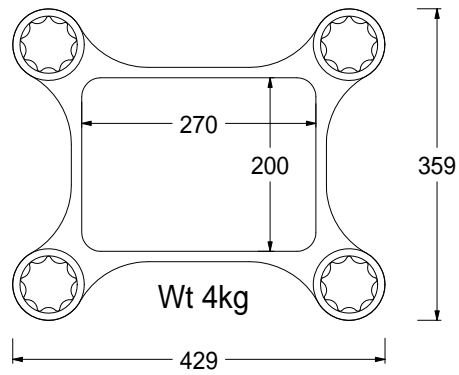

Size 1

Size 2

Size 3

TOWNSHEND PODIUM

Size 4

Size 5

For speakers from 12kg up to 240kg

Dimensions mm