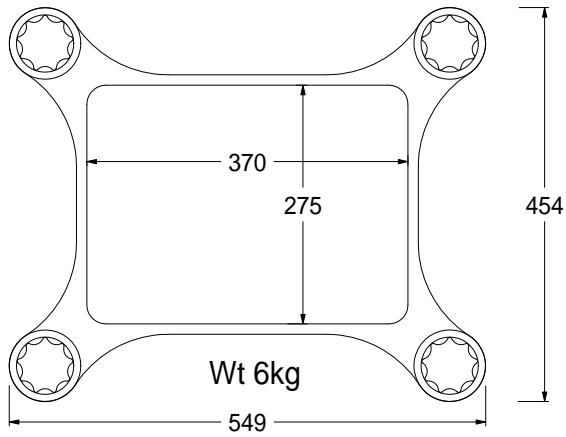

Size 1

Size 2

Size 3

TOWNSHEND PODIUM

Size 4

Size 5

For speakers from 12kg up to 240kg

Dimensions mm