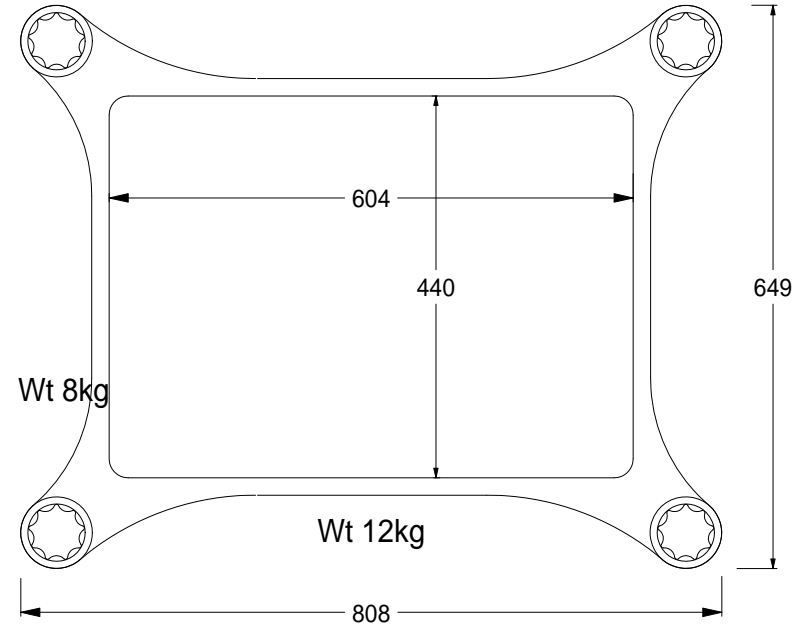

Size 1

Size 2

Size 3

TOWNSHEND PODIUM

Size 4

Size 5

For speakers from 12kg up to 240kg

Dimensions mm