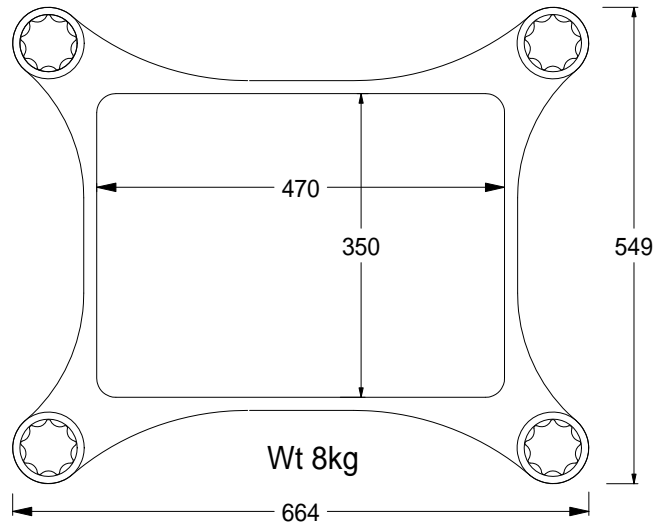

Size 1

Size 2

Size 3

TOWNSHEND PODIUM

Size 4

Size 5

For speakers from 12kg up to 240kg

Dimensions mm