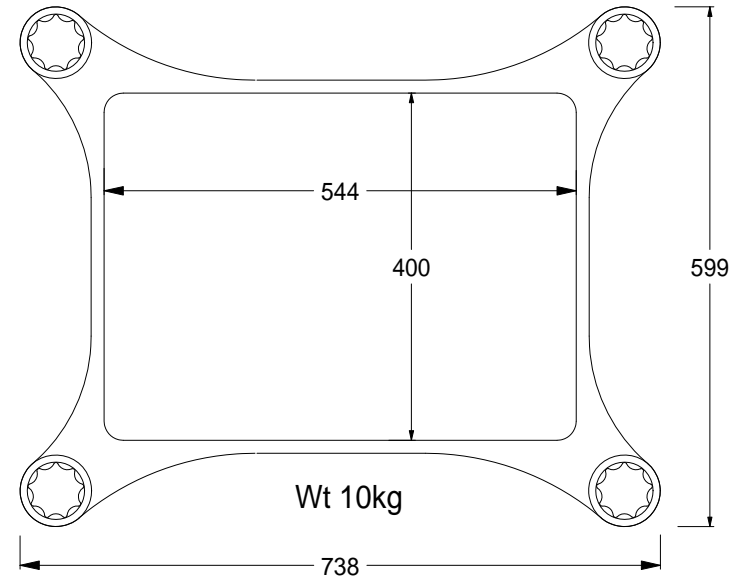

Size 1

Size 2

Size 3

TOWNSHEND PODIUM

Size 4

Size 5

For speakers from 12kg up to 240kg

Dimensions mm