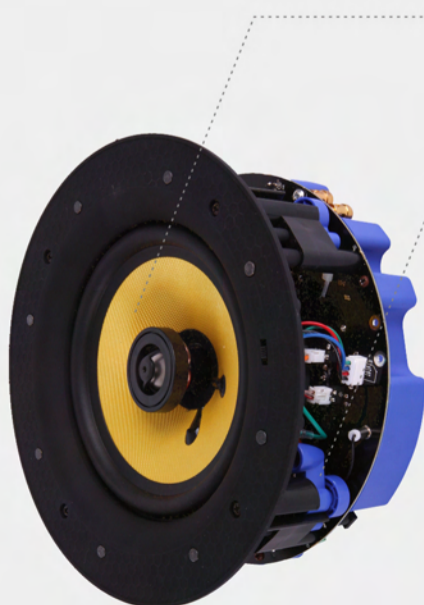

FLC-6BT

WIRELESS AUDIO MADE EASY

(...and affordable!)

Wi-Fi version also available

6.5" 2-way Kevlar Bluetooth Ceiling Speaker

- Use Bluetooth 4.0 advanced wireless smart technology
- Built-in 60W Amplifier
- Frameless speaker with magnetic grill
- High performance KEVLAR woofer
- Use as single point(Master) or add a slave for additional audio coverage

Side View

Front View

- Connection reset button
- LED indicator
- Pivoting tweeter for fine tune listening
- High strength magnets for cover (8)
- Environmental equalizer (+/- 3db)

3/4 View

Back View

- High performance kevlar cone
- Dog leg tabs for easy installation(4)
- RCA input left/right
- Slave speaker output R+ (Red) R- (Black)
- Built-in amplifier & bluetooth driver
- Power input DC 24V/2.5A