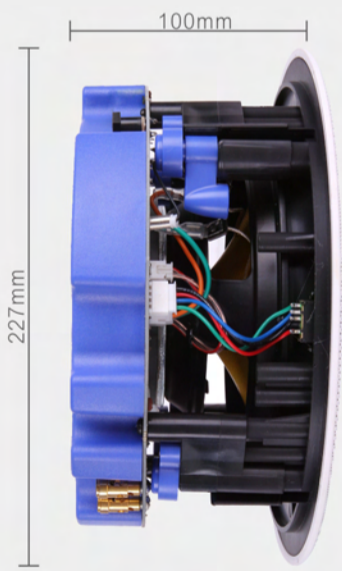

FLC-6BT

WIRELESS AUDIO MADE EASY

(...and affordable!)

Wi-Fi version also available

6.5" 2-way Kevlar Bluetooth Ceiling Speaker

- Use Bluetooth 4.0 advanced wireless smart technology
- Built-in 60W Amplifier
- Frameless speaker with magnetic grill
- High performance KEVLAR woofer
- Use as single point(Master) or add a slave for additional audio coverage

Side View

Front View

- Connection reset button
- LED indicator
- Pivoting tweeter for fine tune listening
- High strength magnets for cover (8)
- Environmental equalizer (+/- 3db)

3/4 View

Back View

- High performance kevlar cone
- Dog leg tabs for easy installation(4)
- RCA input left/right
- Slave speaker output R+ (Red) R- (Black)
- Built-in amplifier & bluetooth driver
- Power input DC 24V/2.5A