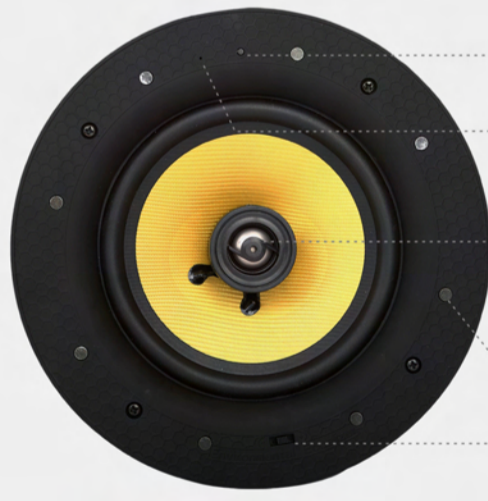

FLC-6BT

WIRELESS AUDIO MADE EASY

(...and affordable!)

Wi-Fi version also available

6.5" 2-way Kevlar Bluetooth Ceiling Speaker

- Use Bluetooth 4.0 advanced wireless smart technology
- Built-in 60W Amplifier
- Frameless speaker with magnetic grill
- High performance KEVLAR woofer
- Use as single point(Master) or add a slave for additional audio coverage

Side View

Front View

- Connection reset button
- LED indicator
- Pivoting tweeter for fine tune listening
- High strength magnets for cover (8)
- Environmental equalizer (+/- 3db)

3/4 View

Back View

- High performance kevlar cone
- Dog leg tabs for easy installation(4)
- RCA input left/right
- Slave speaker output R+ (Red) R- (Black)
- Built-in amplifier & bluetooth driver
- Power input DC 24V/2.5A