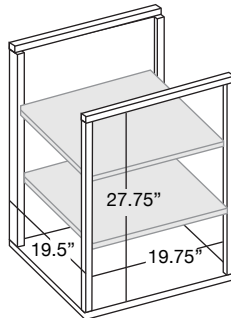

Denver 517 23.25"W x 50.875"H x 21.25"D
Single Cabinet | C/DV517/MW
Rack Mount Cabinet | C/DV517RM/MW

Denver 617 23.25"W x 60.625"H x 21.25"D
Single Cabinet | C/DV617/MW
Rack Mount Cabinet | C/DV617RMMW

40.5"W x 19.5"D x 9"H

F - Triple-Width Center Speaker / Multi-Functional Compartment

61.25"W x 19.5"D x 9"H

J - Double-Width Compartment

40"W* x 19"D* x 17.5"H

H - Double-Width Compartment

40"W* x 19"D* x 27.75"H

245
Rec. TV Size: up to 70"+
Top Holds: 150 lbs

247
Rec. TV Size: up to 70"+
Top Holds: 150 lbs

345
Rec. TV Size: up to 70"+
Top Holds: 150 lbs

347
Rec. TV Size: up to 70"+
Top Holds: 150 lbs

INTERIOR SPECIFICATIONS

A

A1

B

J

H

CORNER INTERIOR

- 40" wide x 10" deep
- 32" wide x 14" deep
- 19" wide x 20" deep

CORNER EXTERIOR