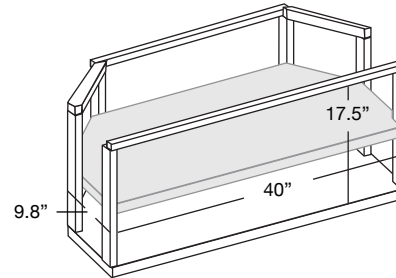

245
Rec. TV Size: up to 70"+
Top Holds: 150 lbs

247
Rec. TV Size: up to 70"+
Top Holds: 150 lbs

345
Rec. TV Size: up to 70"+
Top Holds: 150 lbs

347
Rec. TV Size: up to 70"+
Top Holds: 150 lbs

INTERIOR SPECIFICATIONS

A

A1

B

J

H

CORNER INTERIOR

- 40" wide x 10" deep
- 32" wide x 14" deep
- 19" wide x 20" deep

CORNER EXTERIOR