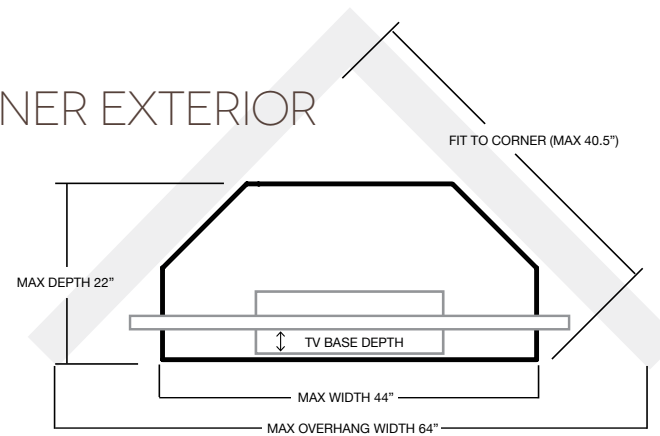

A

A1

B

J

H

CORNER INTERIOR

- 40" wide x 10" deep
- 32" wide x 14" deep
- 19" wide x 20" deep

CORNER EXTERIOR

TV SIZING:

For every 1" of depth required by the TV base, subtract 1.8 from 64. This is the MAX TV width at the required depth. Note: Minor gains can be had by moving cabinet forward. This will cause a gap but will produce 1.8" in width per inch moved forward.