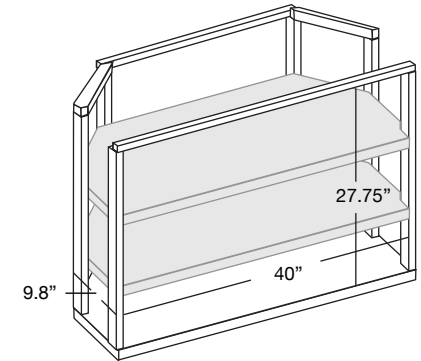

Denver 517 23.25"W x 50.875"H x 21.25"D
Single Cabinet | C/DV517/MW
Rack Mount Cabinet | C/DV517RM/MW

Denver 617 23.25"W x 60.625"H x 21.25"D
Single Cabinet | C/DV617/MW
Rack Mount Cabinet | C/DV617RMMW

245
Rec. TV Size: up to 70"+
Top Holds: 150 lbs

247
Rec. TV Size: up to 70"+
Top Holds: 150 lbs

345
Rec. TV Size: up to 70"+
Top Holds: 150 lbs

347
Rec. TV Size: up to 70"+
Top Holds: 150 lbs

INTERIOR SPECIFICATIONS

A

A1

B

J

H

CORNER INTERIOR

- 40" wide x 10" deep
- 32" wide x 14" deep
- 19" wide x 20" deep

CORNER EXTERIOR