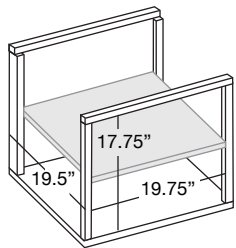

Denver 517 23.25"W x 50.875"H x 21.25"D
Single Cabinet | C/DV517/MW
Rack Mount Cabinet | C/DV517RM/MW

Denver 617 23.25"W x 60.625"H x 21.25"D
Single Cabinet | C/DV617/MW
Rack Mount Cabinet | C/DV617RMMW

40.5"W x 19.5"D x 9"H

F - Triple-Width Center Speaker / Multi-Functional Compartment

61.25"W x 19.5"D x 9"H

J - Double-Width Compartment

40"W* x 19"D* x 17.5"H

H - Double-Width Compartment

40"W* x 19"D* x 27.75"H

245
Rec. TV Size: up to 70"+
Top Holds: 150 lbs

247
Rec. TV Size: up to 70"+
Top Holds: 150 lbs

345
Rec. TV Size: up to 70"+
Top Holds: 150 lbs

347
Rec. TV Size: up to 70"+
Top Holds: 150 lbs

INTERIOR SPECIFICATIONS

A

A1

B

J

H

CORNER INTERIOR

- 40" wide x 10" deep
- 32" wide x 14" deep
- 19" wide x 20" deep

CORNER EXTERIOR