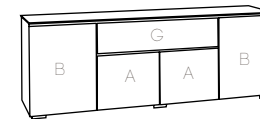

345
Rec. TV Size: up to 70"+
Top Holds: 150 lbs