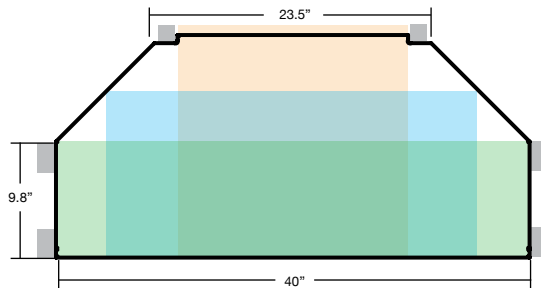

A

A1

B

J

H

CORNER INTERIOR

- 40" wide x 10" deep
- 32" wide x 14" deep
- 19" wide x 20" deep

CORNER EXTERIOR