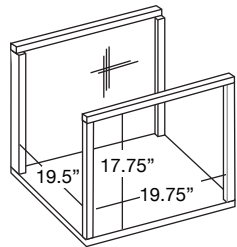

40.5"W x 19.5"D x 9"H

F - Triple-Width Center Speaker / Multi-Functional Compartment

61.25"W x 19.5"D x 9"H

J - Double-Width Compartment

40"W* x 19"D* x 17.5"H

H - Double-Width Compartment

40"W* x 19"D* x 27.75"H

236
Rec. TV Size: up to 32"
Top Holds: 150 lbs

237
Rec. TV Size: up to 65"
Top Holds: 150 lbs

336
Rec. TV Size: up to 65"
Top Holds: 150 lbs

337
Rec. TV Size: up to 65"
Top Holds: 150 lbs

339
Rec. TV Size: up to 65"
Top Holds: 150 lbs

245
Rec. TV Size: up to 70"+
Top Holds: 150 lbs

247
Rec. TV Size: up to 70"+
Top Holds: 150 lbs

345
Rec. TV Size: up to 70"+
Top Holds: 150 lbs

347
Rec. TV Size: up to 70"+
Top Holds: 150 lbs

INTERIOR SPECIFICATIONS

A

A1

B

J

H

CORNER INTERIOR

- 40" wide x 10" deep
- 32" wide x 14" deep
- 19" wide x 20" deep

CORNER EXTERIOR