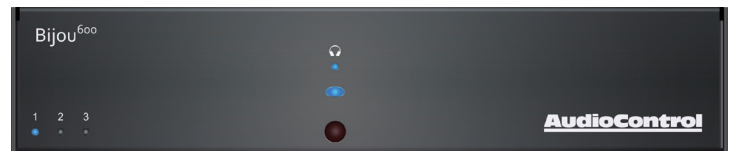

- High power amplifier at 100 watts per channel into 8 ohms
- Amplifier stable into 4 ohms at 200 watts per channel
- Wolfson DAC for audiophile quality and performance
- Preamp volume control across all channels
- Multiple inputs for digital and analog sources
- Perfect for gaming and portable media
- Input priority for smart priority switching
- Ideal for streaming audio sources like SONOS
- 1U 1/2 rack size ideal for rack mount or TV walls
- AudioControl AccuBASS™ to maximize bass response
- Small compact size at just 8.5"W x 8.0"D x 1.75"H

COMPACT LOCAL ZONE AMPLIFIER

FEATURE	SPECIFICATIONS
NUMBER OF CHANNELS	2
POWER RATING (ALL CHANNELS DRIVEN)	100 WATTS @ 8 OHMS 200 WATTS @ 4 OHMS
MINIMUM SPEAKER LOAD	4 OHMS
DIGITAL INPUTS	2X DIGITAL OPTICAL AND COAX
ANALOG INPUTS	1X STEREO, RCA, 1/8" ADAPTOR
SIGNAL TO NOISE RATIO	>95 dB
TOTAL HARMONIC DISTORTION	0.09%
MINIMUM VOLTAGE TO DRIVE TO FULL POWER	RCA INPUTS - .775 mVOLTS
DIGITAL AUDIO INPUTS 2 CHANNEL PCM	COAX - SPDIF 75 OHM OPTICAL - TOSLINK
CROSSOVER	HIGH-PASS, LO-PASS, OR BRIDGED 80 Hz 18dB OCTAVE
LINE VOLTAGE	100 - 120 VAC/200-240 VAC SWITCHABLE
POWER CONSUMPTION	TYPICAL LISTENING - 40 WATTS MAXIMUM - 520 WATTS
BASS ADJUSTMENT	ACCUBASS™
WEIGHT	5 POUNDS
FINISH OPTIONS	SATIN BLACK
DIMENSIONS	8.5"Wx8.0"Dx1.75"H
COUNTRY OF ORIGIN	USA
LIMITED WARRANTY	5 YEARS
PATENT	PENDING

The Bijou 600 is 8.5" wide, 8.0" deep and 1.75" tall

AudioControl®
Making Good Sound Great™

©2014. All rights reserved. AudioControl Inc.