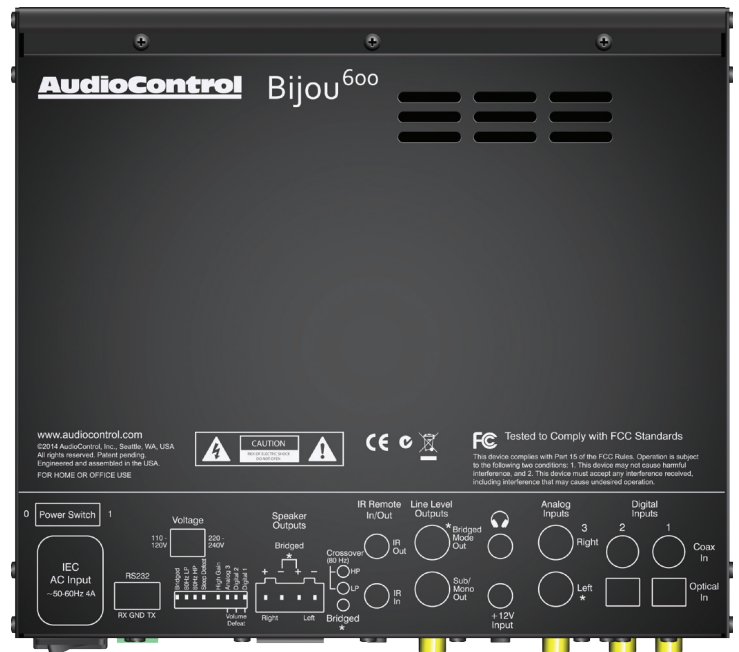

- High power amplifier at 100 watts per channel into 8 ohms
- Amplifier stable into 4 ohms at 200 watts per channel
- Wolfson DAC for audiophile quality and performance
- Preamp volume control across all channels
- Multiple inputs for digital and analog sources
- Perfect for gaming and portable media
- Input priority for smart priority switching
- Ideal for streaming audio sources like SONOS
- 1U 1/2 rack size ideal for rack mount or TV walls
- AudioControl AccuBASS™ to maximize bass response
- Small compact size at just 8.5"W x 8.0"D x 1.75"H

COMPACT LOCAL ZONE AMPLIFIER

FEATURE	SPECIFICATIONS
NUMBER OF CHANNELS	2
POWER RATING (ALL CHANNELS DRIVEN)	100 WATTS @ 8 OHMS 200 WATTS @ 4 OHMS
MINIMUM SPEAKER LOAD	4 OHMS
DIGITAL INPUTS	2X DIGITAL OPTICAL AND COAX
ANALOG INPUTS	1X STEREO, RCA, 1/8" ADAPTOR
SIGNAL TO NOISE RATIO	>95 dB
TOTAL HARMONIC DISTORTION	0.09%
MINIMUM VOLTAGE TO DRIVE TO FULL POWER	RCA INPUTS - .775 mVOLTS
DIGITAL AUDIO INPUTS 2 CHANNEL PCM	COAX - SPDIF 75 OHM OPTICAL - TOSLINK
CROSSOVER	HIGH-PASS, LO-PASS, OR BRIDGED 80 Hz 18dB OCTAVE
LINE VOLTAGE	100 - 120 VAC/200-240 VAC SWITCHABLE
POWER CONSUMPTION	TYPICAL LISTENING - 40 WATTS MAXIMUM - 520 WATTS
BASS ADJUSTMENT	ACCUBASS™
WEIGHT	5 POUNDS
FINISH OPTIONS	SATIN BLACK
DIMENSIONS	8.5"Wx8.0"Dx1.75"H
COUNTRY OF ORIGIN	USA
LIMITED WARRANTY	5 YEARS
PATENT	PENDING

The Bijou 600 is 8.5" wide, 8.0" deep and 1.75" tall

AudioControl®
Making Good Sound Great™

©2014. All rights reserved. AudioControl Inc.