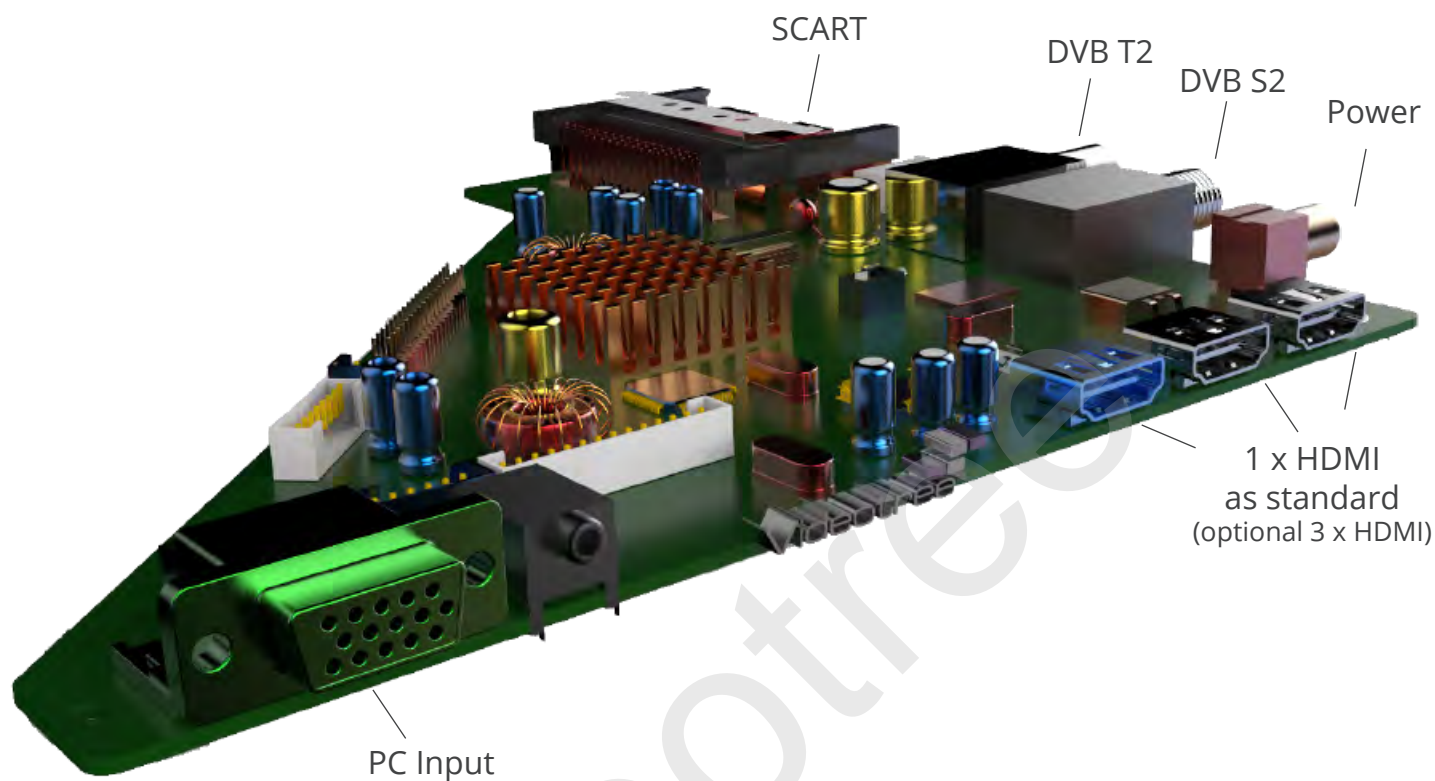

CONTROL

Dynamic, easy-to-use controls with a range of inputs to suit your needs.

Reverse IR Modulated and Unmodulated

RS232C Control Crestron, AMX, Control4 etc

Videotree Touch Tile

12V Power Supply Unit (19" & 27")

24V Power Supply Unit (32"-55")

CONTROL BOARD

Each Videotree television comes with our very own control system.

CONTROLS AND FEEDS

Hospitality port

Reverse infra-red port

YPbPr input (mini jack)

IPTV connectivity (optional extra)

External source selection on TV

1 x HDMI inputs (optional up to 3)

SCART CVBS / RGB

Full RS232 control included

PC input with audio

Terrestrial tuner (DVB-T / T2/ DVB-C)

Satellite tuner (DVB-S / S2)

Built in to every Videotree television is our very own control system. Patented technology, designed and manufactured in the UK by our expert team of technicians.

Videotree have included a wide range of inputs in each module, however to ensure each television is completely waterproof, many of these connections remain enclosed inside the inner panel. If you require any of these optional connections, we will make them accessible for use and include an additional production process to retain the water-tightness of the module.